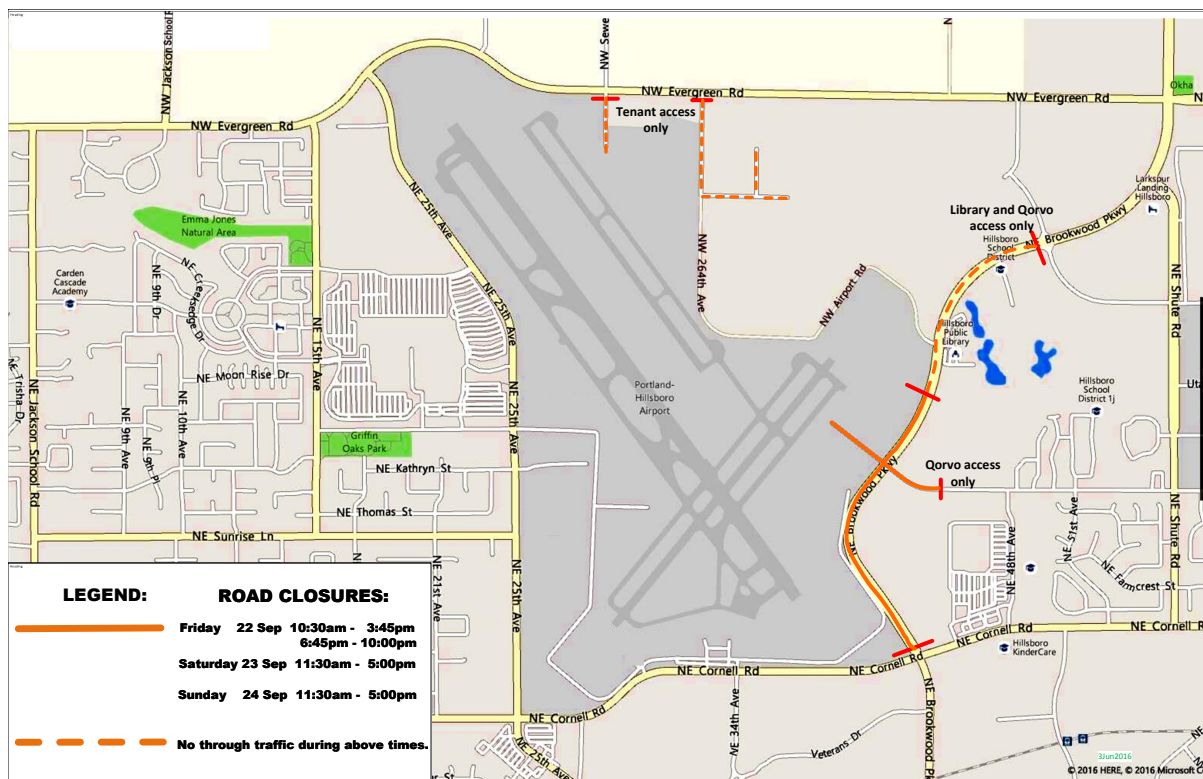

# 2017 Air/Road Closure Information

Information is current as of 09/19/2017 - **Subject to Change**

An **aerobatic box sterile area** - area void of people - is required during all hours of the 2017 Oregon International Air Show and practice September 22-24, to ensure the safety of all spectators and citizens of Hillsboro.

## Air Closure TFR Hours:

Date	Time
Friday, September 22	11:00 am - 3:45 pm / 6:00 pm - 10:30 pm
Saturday & Sunday, September 23 & 24	11:30 am - 5:00 pm

## Road Closure Hours and Areas for Aerobatic Box Sterile Area:

Date	Time
Friday, September 22	10:30 am - 3:45 pm / 6:45 pm - 10:00 pm
Saturday & Sunday, September 23 & 24	11:30 am - 5:00 pm

## ROADS CLOSED

- Brookwood Parkway, between Qorvo entrance and Cornell Rd. Business traffic to Qorvo allowed. Roads to Hillsboro Library, School District office and other businesses on west side of NE Brookwood will not be closed to traffic.
- Brookwood Parkway closed at Qorvo entrance.
- 264<sup>th</sup> south towards Airport Rd. open to tenants.
- 268<sup>th</sup> south of Evergreen Rd to Airport Rd. open to resident ONLY.
- Airport Road closed at Qorvo entrance.
- NE "T" Hangars on the airport closed.
- NE Penny Way, West of NE Brookwood Ave.