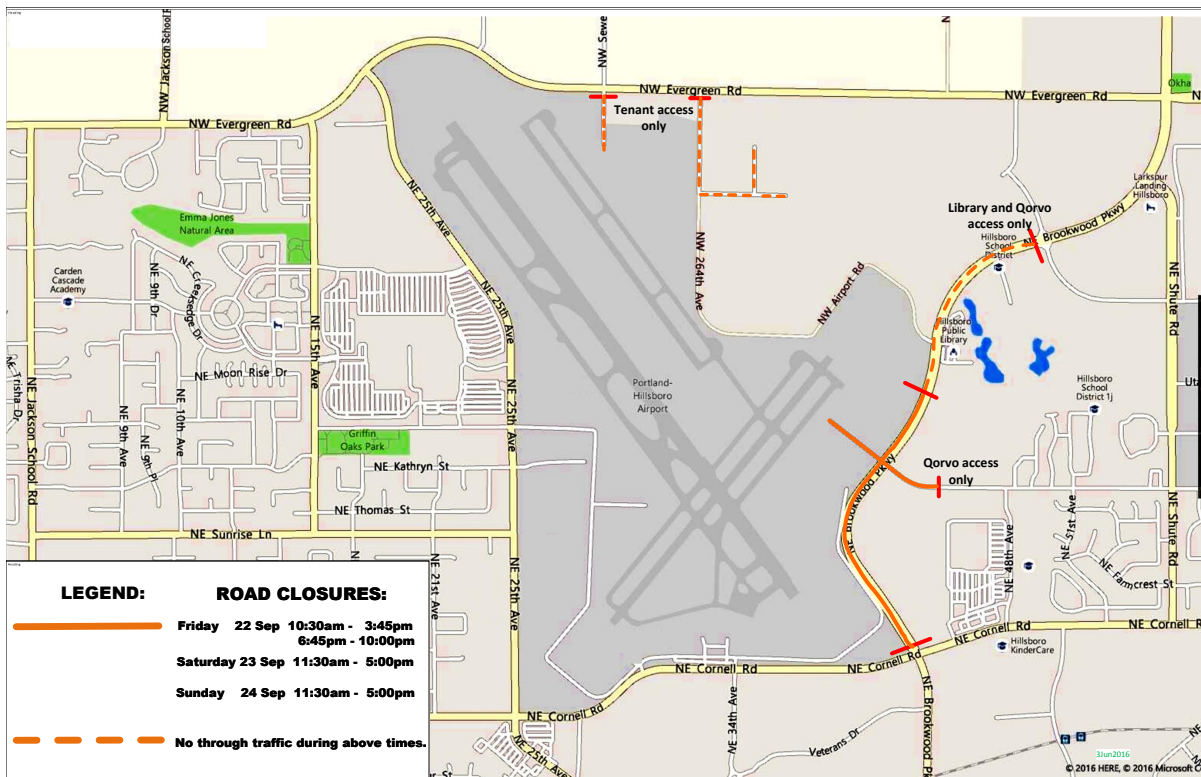

2017 Air/Road Closure Information

Information is current as of 06/19/2017 - **Subject to Change**

An **aerobatic box sterile area** - area void of people - is required during all hours of the 2017 Oregon International Air Show and practice September 22-24, to ensure the safety of all spectators and citizens of Hillsboro.

Road Closure Hours and Areas for Aerobatic Box Sterile Area:

| Date | Time |
|--------------------------------------|---|
| Friday, September 22 | 10:30 am - 3:45 pm / 6:45 pm - 10:00 pm |
| Saturday & Sunday, September 23 & 24 | 11:30 am - 5:00 pm |

ROADS CLOSED

- Brookwood Parkway, between Qorvo entrance and Cornell Rd. Business traffic to Qorvo allowed. Roads to Hillsboro Library, School District office and other businesses on west side of NE Brookwood will not be closed to traffic.
- Brookwood Parkway closed at Qorvo entrance.
- 264th south towards Airport Rd. open to tenants.
- 268th south of Evergreen Rd to Airport Rd. open to resident ONLY.
- Airport Road closed at Qorvo entrance.
- NE "T" Hangars on the airport closed.
- NE Penny Way, West of NE Brookwood Ave.