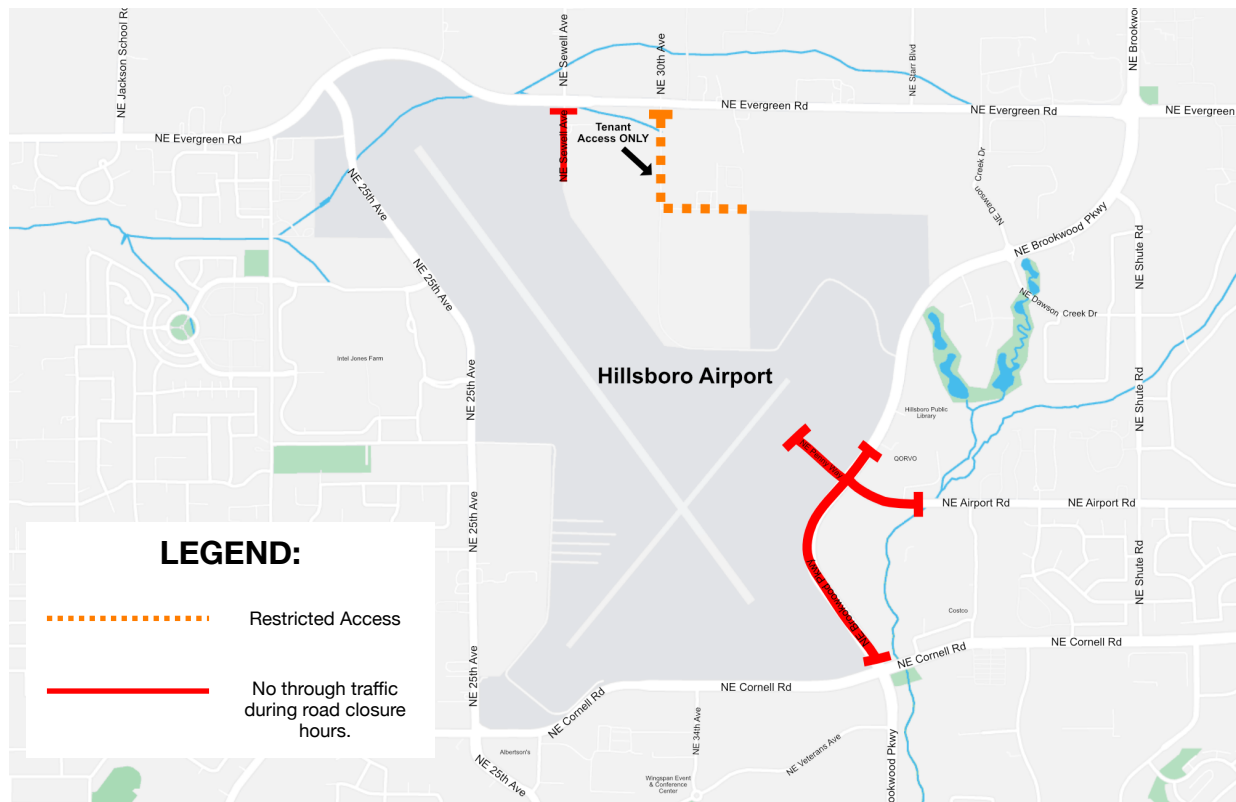

2024 Air/Road Closure Information - Hillsboro

Information is current as of 2/14/2024 - subject to change

An **aerobatic box sterile area** - an area void of people - is required during all hours of the 2024 Oregon International Air Show to ensure the safety of all spectators and citizens.

AIR CLOSURE TFR HOURS:

DATE	TIME
Friday, May 17	11:00AM - 3:45PM & 6:00PM - 10:00PM
Saturday & Sunday, May 18 & 19	11:30AM - 4:59PM

ROAD CLOSURE HOURS & AREAS AFFECTED BY AEROBATIC BOX STERILE AREA:

DATE	TIME
Friday, May 17	11:00AM - 3:45PM & 6:00PM - 10:00PM
Saturday & Sunday, May 18 & 19	11:00AM - 5:00PM

NE Brookwood Pkwy: No through traffic permitted between NE Airport Rd and NE Cornell Rd at above times. NE Penny Way and NE "T" Hangars closed at above times. Only Nike & Ochoco tenants are cleared to travel to hangars with pass. Roads to businesses on or west of NE Brookwood Pkwy from NE Dawson Creek to NE Airport Rd are restricted, but not closed. QORVO's south entrance on Penny Way closed at above times.

NE 30th Ave & NE Sewell Rd Restricted to business tenants and residents ONLY. Hillsboro Aviation tenants are cleared to travel on NE Evergreen Rd: to business with pass. Hillsboro Airport side of NE Sewell Rd closed to all traffic.